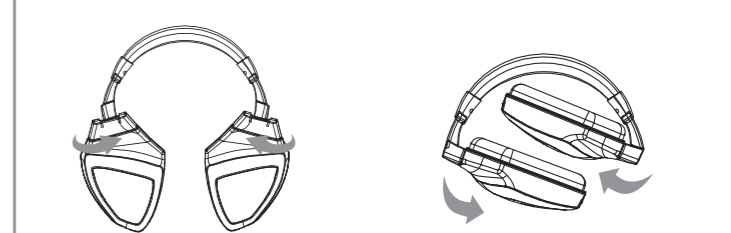

Product Features

EXSOUND NETTLEFISH LITE – Wear-and-Go Design for Smartphones and Tablets.
High Performance Supreme Sound Quality for Gaming and Music Entertainment

- Compatible with PS4™, Xbox One, Smartphone, Tablet, and laptop for Gaming/Music/Movie entertainment
- High-fidelity sound quality with crystal clear high & mid-range and booming bass
- Detachable mini microphone for gaming and on-the-move phone call
- Analog interface. Simply just plug in and play.
- Foldable design. Easy to carry and store with the included soft carry bag
- Comfortable design headset for long period of wearing

A. EXSOUND NETTLEFISH LITE Headset

Hardware Diagram

1. High quality & soft material headband
2. Easy to adjust to fit in head shape
3. Detachable Mini Microphone
4. Omni-direction microphone

B. EXSOUND NETTLEFISH LITE Detachable Microphone

Connect & remove microphone with headset by aligning two dots

Secure the microphone by rotating it 90 degrees counterclockwise

C. Folding EXSOUND NETTLEFISH LITE

To carry NETTLEFISH LITE with minimal space requirement, you can fold it in 2 different ways: