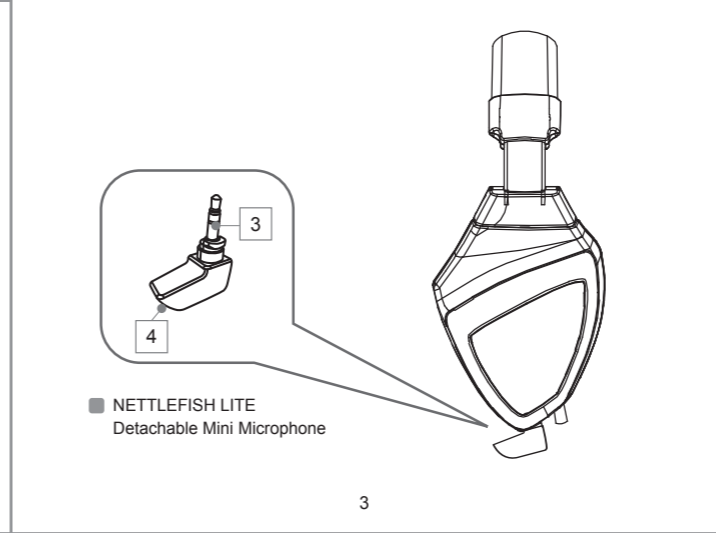

Connect to XBOX ONE™ 6

Connect to PS4™ 6

Important Information 7

Package Contents

- 1. One EXSOUND NETTLEFISH LITE Headset
- 2. One EXSOUND NETTLEFISH LITE Detachable Mini Microphone
- 3. One EXSOUND NETTLEFISH LITE Soft Carry Bag
- 4. One EXSOUND Volume Controller for PS4™ (optional)
- 5. One Operation Manual

A. EXSOUND NETTLEFISH LITE Headset

Hardware Diagram

1. High quality & soft material headband
2. Easy to adjust to fit in head shape
3. Detachable Mini Microphone
4. Omni-direction microphone

B. EXSOUND NETTLEFISH LITE Detachable Microphone