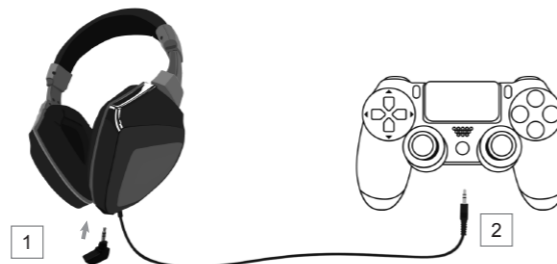

6

7

NETTLEFSIH LITE USER GUIDE