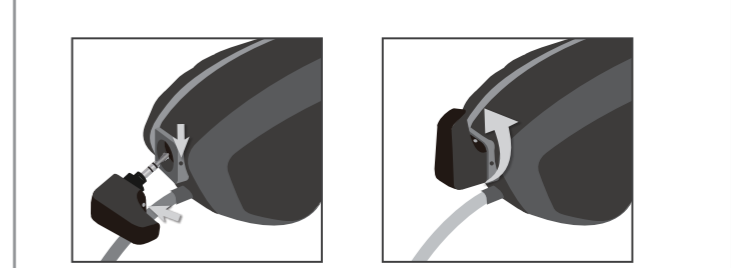

Product Features

EXSOUND NETTLEFISH LITE – Wear-and-Go Design for Smartphones and Tablets.
High Performance Supreme Sound Quality for Gaming and Music Entertainment

- Compatible with PS4™, Xbox One, Smartphone, Tablet, and laptop for Gaming/Music/Movie entertainment
- High-fidelity sound quality with crystal clear high & mid-range and booming bass
- Detachable mini microphone for gaming and on-the-move phone call
- Analog interface. Simply just plug in and play.
- Foldable design. Easy to carry and store with the included soft carry bag
- Comfortable design headset for long period of wearing

A. EXSOUND NETTLEFISH LITE Headset

Hardware Diagram

1. High quality & soft material headband
2. Easy to adjust to fit in head shape
3. Detachable Mini Microphone
4. Omni-direction microphone

B. EXSOUND NETTLEFISH LITE Detachable Microphone

Connect & remove microphone with headset by aligning two dots

Secure the microphone by rotating it 90 degrees counterclockwise

C. Folding EXSOUND NETTLEFISH LITE

To carry NETTLEFISH LITE with minimal space requirement, you can fold it in 2 different ways: