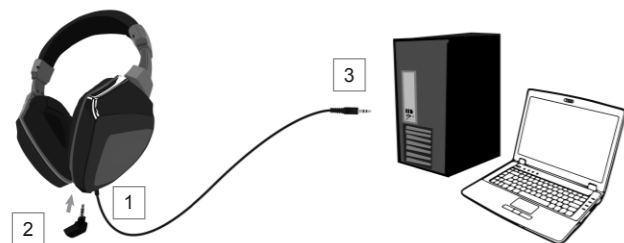

Connect to PC / Laptop

1. PC/Laptop must contains 4 rings plug
2. Insert the mini microphone into the jack on the left earcup of the headset.
3. Plug the 3.5mm jack into the 3.5mm port on PC or Laptop