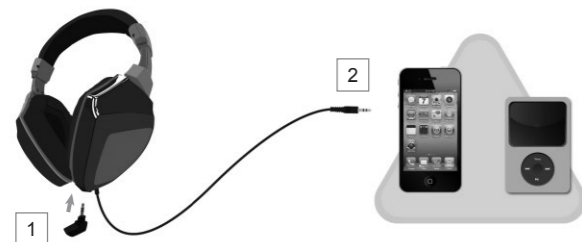

Connect to MP3 / Smartphone / Tablet

1. Insert the mini microphone into the jack on the left earcup of the headset.
2. Plug the Headset 3.5mm jack into audio port on MP3 / Smartphone / Tablet

© Note: For some Smartphones, the pin layout might have different definition. Please contact the manufacturer for further information.

5

Connect to PS4™

1. Insert the mini microphone into the jack on the left earcup of the headset.
2. Plug the 3.5mm Plug Into PS4™ Controller
3. PS4™ Chat Function Settings:
  Setting → Sound And Screen → Audio Output → Output To Headphones → Select All Audio