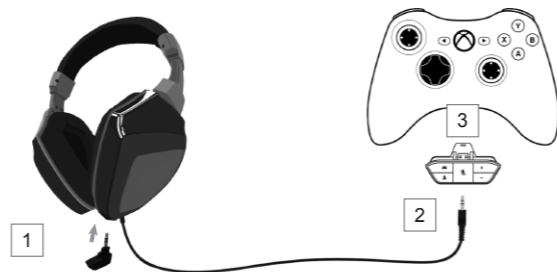

Connect to XBOX ONE™

1. Insert the mini microphone into the jack on the left earcup of the headset.
2. Plug the 3.5mm jack into the Xbox One™ Audio Adapter
3. Insert the Xbox One™ Audio Adapter into the Xbox One™ Controller.