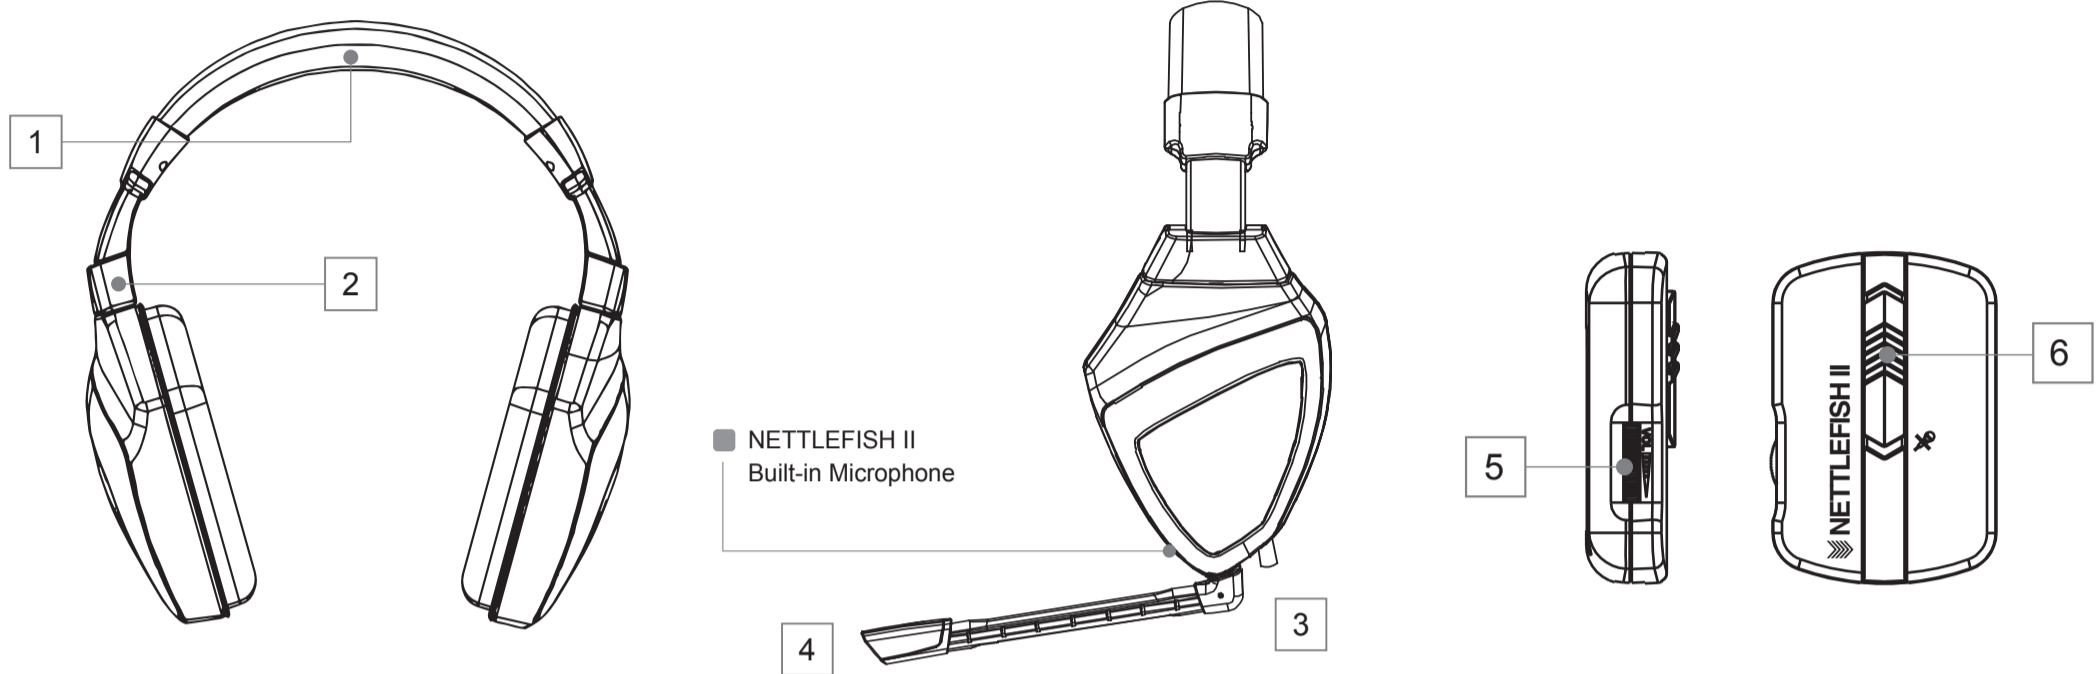

Built-in microphone and detachable microphone included

Breakaway cable both for PC and laptop/mobile use

Easy adjust PS4™ gaming volume and mic mute on controller

## EXSOUND NETTLEFISH II Headset

1. High quality & soft material headband
2. Easy to adjust to fit in head shape
3. Detachable microphone
4. Omni-direction microphone
5. Volume Up/Down
6. Microphone Mute/Un-mute