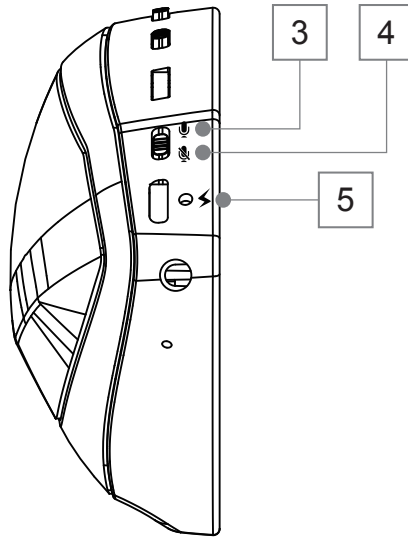

6. Power ON
7. Power Off
8. Dolby 7.1 Surround Sound On
9. Dolby 7.1 Surround Sound Off
10. Music Mode