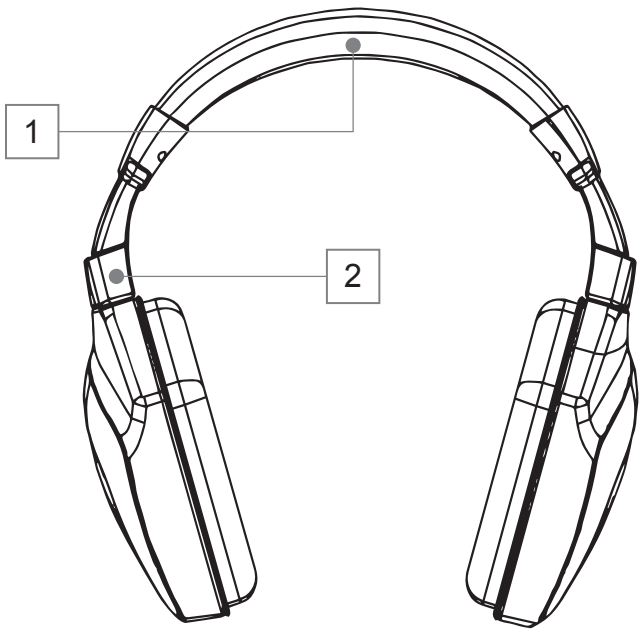

Dolby Surround Sound Control Button on the headset, easy to use.

Compatible with media devices equipped with standard 3.5mm 4 pole jack

Easy adjust PS4™ gaming volume and mic mute on controller

# Hardware Diagram

## EXSOUND SWORDFISH DL Headset

1. High quality & soft material headband
2. Easy to adjust to fit in head shape
3. Microphone On
4. Microphone Off
5. Charging Port

6. Power ON
7. Power Off
8. Dolby 7.1 Surround Sound On
9. Dolby 7.1 Surround Sound Off
10. Music Mode