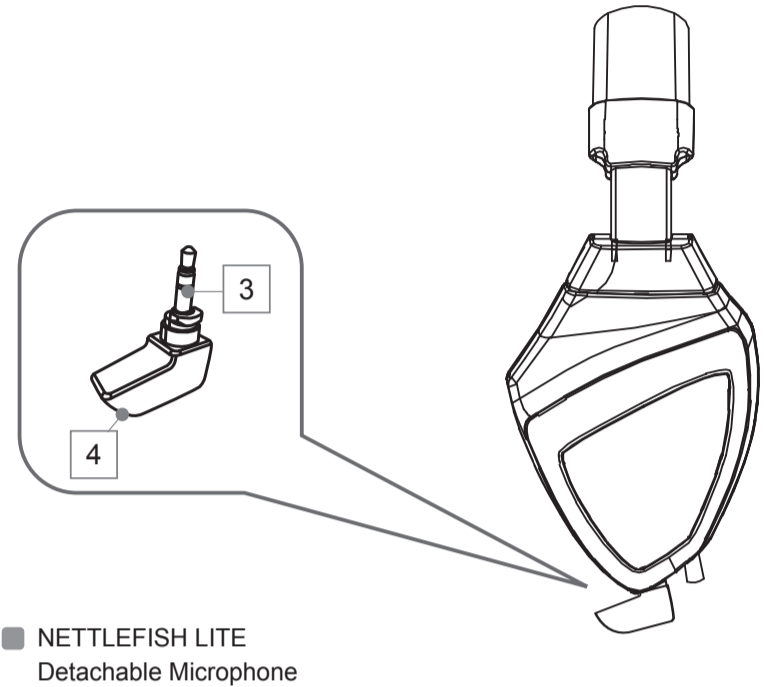

NETTLEFISH LITE

GAMING & MUSIC HEADSET

ANALOG STEREO

- *Analog interface. Simply just plug in and use
- *3.5mm 4 pole plug for any 3.5mm 4 pole jack devices, console included
- *Foldable design. Easy for storage and carry around
- *Detachable gaming microphone for real time communication
- *Unique dongle design for PS4™
- Easy adjust gaming volume and mic mute on controller
- *Support PS4™ and Xbox One

Detachable microphone

Compatible with media devices equipped with standard 3.5mm 4 pole jack

Easy adjust PS4™ gaming volume and mic mute on controller

Hardware Diagram

EXSOUND NETTLEFISH LITE Headset

1. High quality & soft material headband
2. Easy to adjust to fit in head shape
3. Detachable microphone
4. Omni-direction microphone

Product Features

1. Compatible with PS4™, Xbox One, Smartphone, Tablet, and laptop for Gaming/Music/Movie entertainment
2. High-fidelity sound quality with crystal clear high & mid-range and booming bass
3. Detachable mini microphone for gaming and on-the-move phone call
4. Analog interface. Simply just plug in and play.
5. Foldable design. Easy to carry and store with the included soft carry bag
6. Comfortable design headset for long period of wearing

DEVICE

- i. Cable Length: 105cm+/- 3cm
- ii. Weight: 575g

Package Contents

1. One EXSOUND NettleFish Lite Headset
2. One EXSOUND NettleFish Lite Detachable Mini Microphone
3. One EXSOUND NettleFish Lite Soft Carry Bag
4. One EXSOUND Volume Controller for PS4™ (optional)
5. One Operation Manual