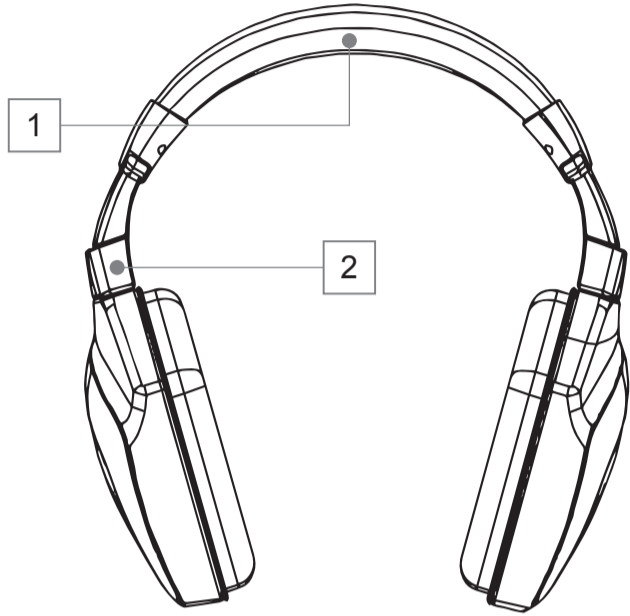

NETTLEFISH LITE

GAMING & MUSIC HEADSET

ANALOG STEREO

- *Analog interface. Simply just plug in and use
- *3.5mm 4 pole plug for any 3.5mm 4 pole jack devices, console included
- *Foldable design. Easy for storage and carry around
- *Detachable gaming microphone for real time communication
- *Unique dongle design for PS4™
- Easy adjust gaming volume and mic mute on controller
- *Support PS4™ and Xbox One

Detachable microphone

Compatible with media devices equipped with standard 3.5mm 4 pole jack

Easy adjust PS4™ gaming volume and mic mute on controller

Hardware Diagram

EXSOUND NETTLEFISH LITE Headset

1. High quality & soft material headband
2. Easy to adjust to fit in head shape
3. Detachable microphone
4. Omni-direction microphone

Product Features

1. Compatible with PS4™, Xbox One, Smartphone, Tablet, and laptop for Gaming/Music/Movie entertainment
2. High-fidelity sound quality with crystal clear high & mid-range and booming bass
3. Detachable mini microphone for gaming and on-the-move phone call
4. Analog interface. Simply just plug in and play.
5. Foldable design. Easy to carry and store with the included soft carry bag
6. Comfortable design headset for long period of wearing