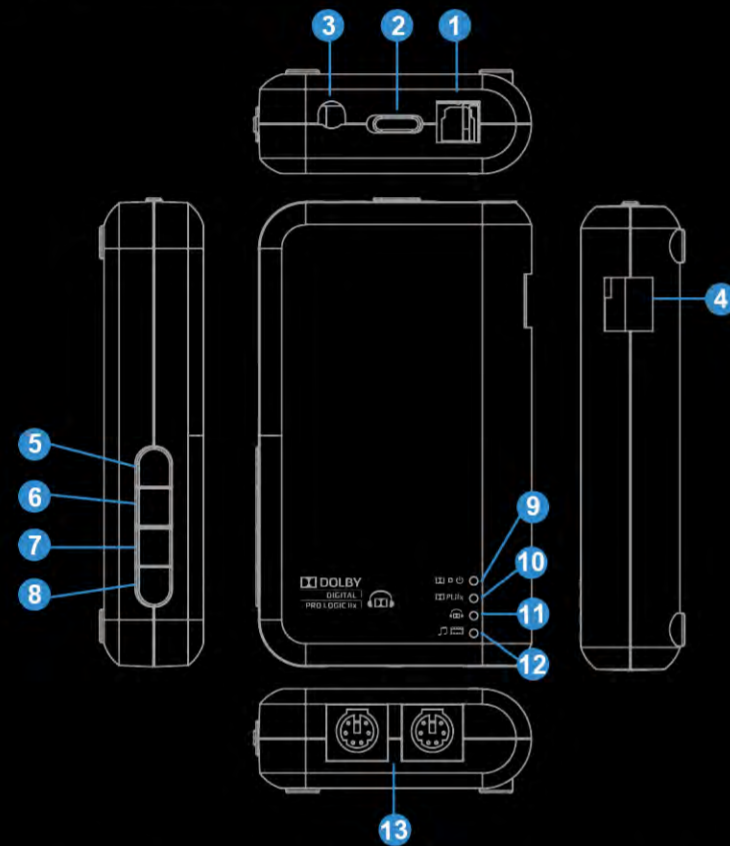

### A. EXSOUND Pearl III H Decoder Box:

1. Optical Input: Connect with Optical Output Devices, like DVD, XBOX®360, PS3™
2. Switch of Optical and Analog Input Selection
3. Analog Input: Connect with Any Analog Audio Output Devices
4. USB Power and Connect to PS3™ for PlayStation® Network Chatting
5. Power ON/OFF
6. Volume Up
7. Volume Down
8. Switch for Dolby Headphone Selection. Default Dolby Headphone Movie Mode, then Dolby Headphone Music Mode, then Pro Logic IIx and Dolby Headphone are OFF, then Loop
9. LED Indicator for Power and Source: White Color Means Source is Dolby Digital 5.1 Blue Means non Dolby Digital 5.1
10. LED Indicator for Pro Logic IIx ON/OFF: White Means ON, Nil for OFF
11. LED Indicator for Dolby Headphone ON/OFF: White Means ON, Nil for OFF
12. Movie and Music Mode Selection: White for Movie, Green for Music, Nil for Bypass
13. Output to EXSOUND Pearl III H Headset