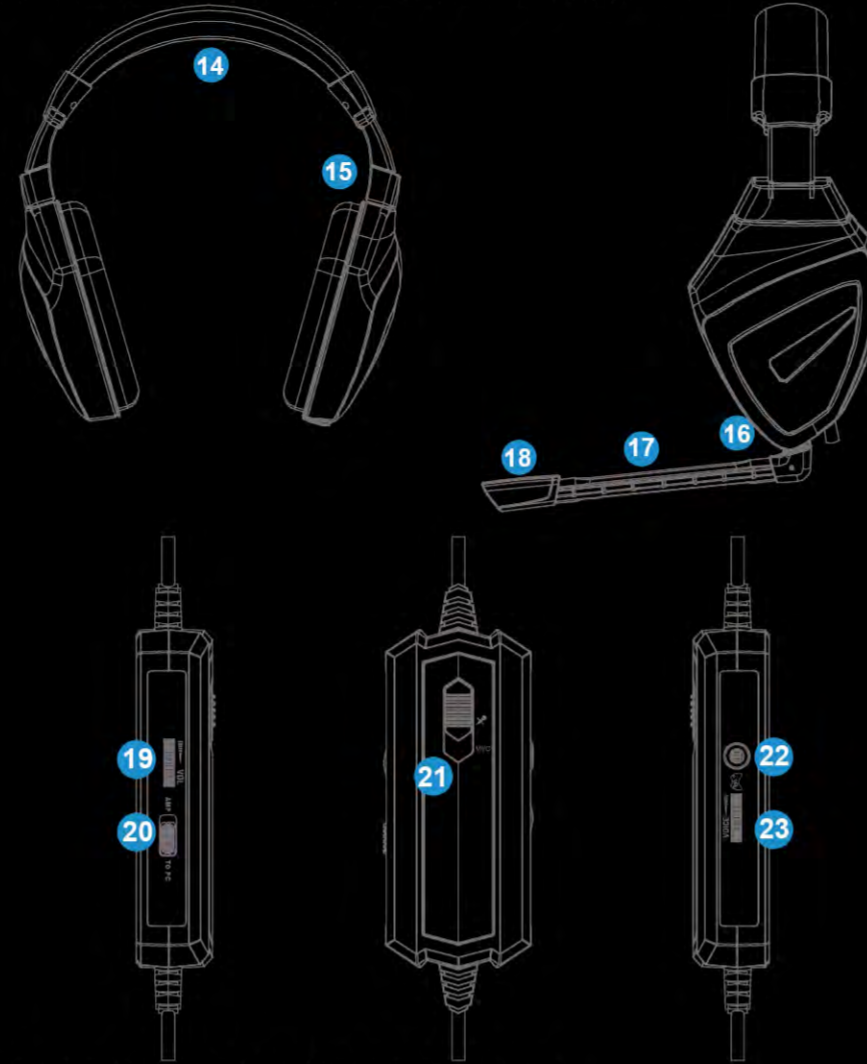

## ■ EXSOUND Pearl III H Product Features

1. Dolby Approved for Dolby Digital 5.1, Dolby Pro Logic IIx, Dolby Headphone
2. Empower Stereo Game/Music/Movie to 7.1 Channel Surrounding Sound
3. Connect with XBOX®360/PS3™/DVD/PC with Optical; while Wii/iPod/LCD TV with 3.5mm Jack
4. Output Surrounding Sound through Stereo Headset
5. Build in Communication Function to PS3™ via USB, while XBOX®360 via XBOX®Live, with Separated Volume Control
6. Connect with Pearl III H Headset for Console Gaming; Also can Work with PC/Notebook with Either Optical or Analog Interface
7. Compact and Hand-Held Size & Power by USB, Ease to Carry
8. Plug & Go. Pearl III H Headset can Easily Plug with MP3/Pad/Smartphone

## ■ Hardware Instruction

### B. EXSOUND Pearl III H Headset and In-line Controller:

14. High Quality & Soft Material Headband
15. Easy to Adjust to Fit in Head Sharp
16. Detachable Microphone with Indicator
17. Soft Metal Material to Adjust Microphone Position
18. Uni-direction Microphone
19. Volume Up/Down
20. With Headset Amp and w/o Amp Selections  
(If Use Only Headset to Connect with PC must be w/o Amp)
21. Microphone Mute/Un-mute/MVC
22. Microphone Jack to Communicate with XBOX®Live
23. Separate Volume Control for Voice Communication from Others